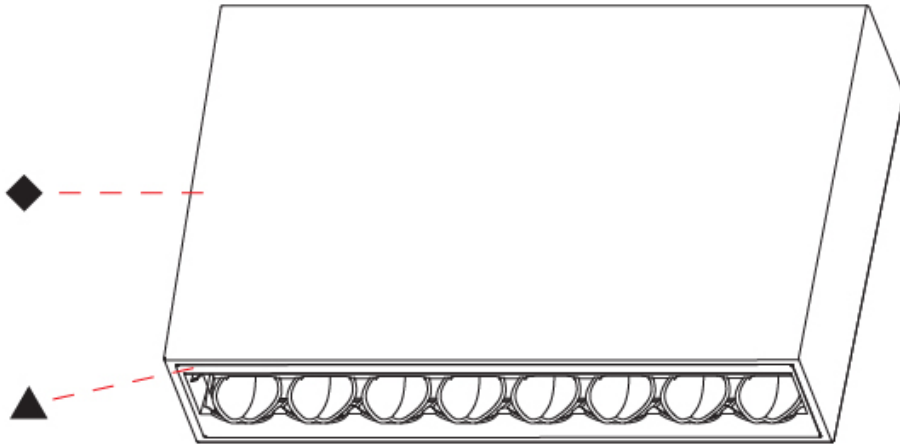

MAGIQ HOLLOW WALLWASH SURFACE

A3D188-

PROJECT _____

TYPE _____

SPECIFIER _____

QUANTITY _____

DATE _____

A