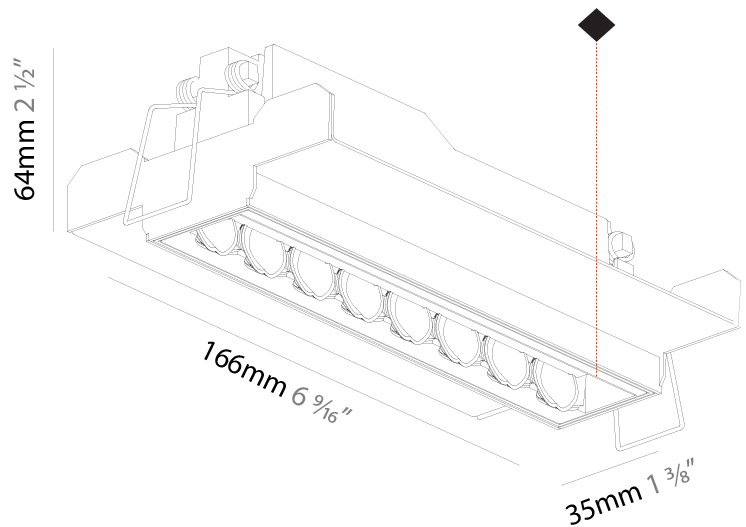

PHYSICAL

Shape: Rectangle
Length (mm): 166
Length (in): 6 ⁹/₁₆
Width (mm): 35
Width (in): 1 ³/₈
Height (mm): 64
Height (in): 2 ¹/₂
Ceiling Thickness (mm): 12.5
Ceiling Thickness (in): 1/2
Min. Recessing Depth (mm): 100
Min. Recessing Depth (in): 3 ¹⁵/₁₆
Weight (kg): 0.535
Weight (lbs): 1.18
Fixture Finish: SSR / BKV / CWI / CRY / HAB / UFT / ITA / RUA / FTG / MYG / LOD / PUS / FRO / FUP / KIA / POP / BLS / SPG / MEY / GOH / CHC / COM / ABZ / JAG / OBR / MOS / ROR
Holder Finish: WHI / BLK
Fixture Material: Aluminum Die Cast
Cut-out Measurements: 173mm / 6 13/16" x 42mm / 1 5/8"

ELECTRICAL

Lamp Type: LED (Zhaga Standard)
Input Wattage (W): 19
Total Output Wattage (W): 17.2
Dimming: Tri-Mode (Non-Dimming and Phase Dimming (120Vac only) and 0-10V Dimming)
Driver Included: No
Driver Location: Recessed Housing
Driver Type: Constant Current - Universal
Driver Class: Class 2
Housing: See components
Input Voltage (V): 120 - 277
Constant Current (MA): 700

LED

Number of LEDs: 8
Color Temperature (°K): 2700 / 3000 / 3500 / 4000
Max. Delivered Lumen (lm): 1270 / 1270 / 1513 / 1544
Nominal Lumen (lm): 1492 / 1492 / 1778 / 1814
CRI: >90 CRI
Lamp Life (hrs): 50000
Upon Request: Special Color Temperature

OPTICAL

Upon Request: Special Beam Angles

RATINGS AND CERTIFICATIONS

Certified By: CSA Certified to UL and CSA Standards

IP rating: IP20
Zaneen Company Inc. © 2026, T 1800-388-3382, F 416-247-9319, www.zaneen.com

100mm
3 15/16"

12 1/2 mm
1/2"

173mm x 42mm
6 13/16" x 1 5/8"