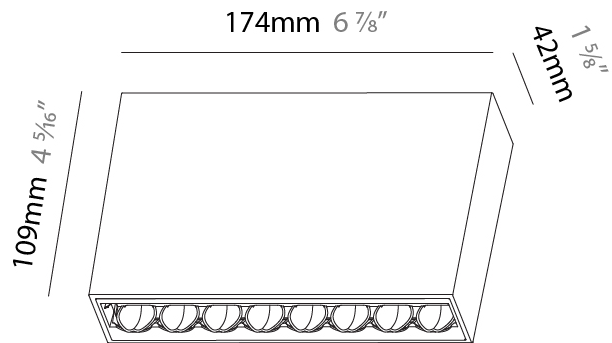

GENERAL

Series: Magiq Hollow Wallwash
Subseries: Magiq Hollow Wallwash
Partner: Prolicht
Division: Architectural
Installation: Surface
Product Type: Wallwash
Mounting Location: Ceiling
Light Distribution: Direct

PHYSICAL

Shape: Rectangle
Length (mm): 174
Length (in): 6 7/8
Width (mm): 42
Width (in): 1 5/8
Height (mm): 109
Height (in): 4 5/16

Fixture Finish: SSR / BKV / CWI / CRY / HAB / UFT / ITA / RUA / FTG / MYG / LOD / PUS / FRO / FUP / KIA / POP / BLS / SPG / MEY / GOH / CHC / COM / ABZ / JAG / OBR / MOS / ROR

Holder Finish: WHI / BLK
Fixture Material: Aluminum Die Cast

ELECTRICAL

Lamp Type: LED (Zhaga Standard)
Input Wattage (W): 19
Total Output Wattage (W): 17.3
Dimming: Tri-Mode (Non-Dimming and Phase Dimming (120Vac only) and 0-10V Dimming)
Driver Included: Yes
Driver Location: Integrated
Driver Type: Constant Current - Universal
Driver Class: Class 1
Input Voltage (V): 120 - 277
Constant Current (MA): 700mA

LED

Number of LEDs: 4
Color Temperature (°K): 2700 / 3000 / 3500 / 4000
Max. Delivered Lumen (lm): 1270 / 1270 / 1513 / 1544
Nominal Lumen (lm): 1492 / 1492 / 1778 / 1814
CRI: >90 CRI
Efficiency (%): 80
Lamp Life (hrs): 50000

OPTICAL

Adjustability: Fixed

RATINGS AND CERTIFICATIONS

Certified By: Certified for North American Standards
IP rating: IP20