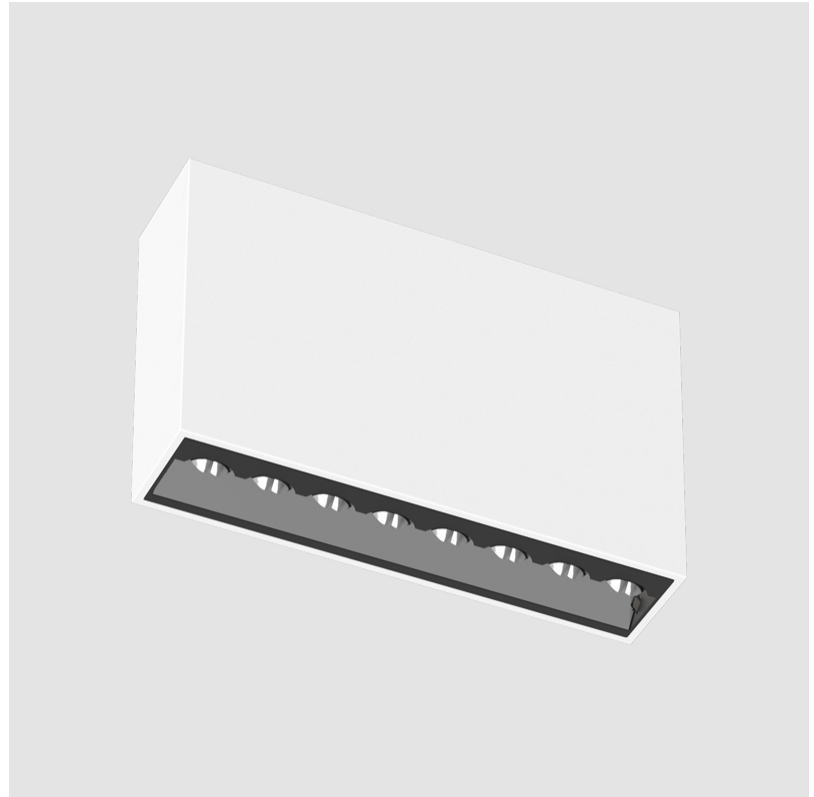

GENERAL

Series: Magiq Hollow Wallwash
Subseries: Magiq Hollow Wallwash
Partner: Prolicht
Division: Architectural
Installation: Surface
Product Type: Wallwash
Mounting Location: Ceiling
Light Distribution: Direct

PHYSICAL

Shape: Rectangle
Length (mm): 174
Length (in): 6 7/8
Width (mm): 42
Width (in): 1 5/8
Height (mm): 109
Height (in): 4 5/16

Fixture Finish: SSR / BKV / CWI / CRY / HAB / UFT / ITA / RUA / FTG / MYG / LOD / PUS / FRO / FUP / KIA / POP / BLS / SPG / MEY / GOH / CHC / COM / ABZ / JAG / OBR / MOS / ROR

Holder Finish: WHI / BLK
Fixture Material: Aluminum Die Cast

ELECTRICAL

Lamp Type: LED (Zhaga Standard)
Input Wattage (W): 19
Total Output Wattage (W): 17.3
Dimming: Tri-Mode (Non-Dimming and Phase Dimming (120Vac only) and 0-10V Dimming)
Driver Included: Yes
Driver Location: Integrated
Driver Type: Constant Current - Universal
Driver Class: Class 1
Input Voltage (V): 120 - 277
Constant Current (MA): 700mA

LED

Number of LEDs: 4
Color Temperature (°K): 2700 / 3000 / 3500 / 4000
Max. Delivered Lumen (lm): 1270 / 1270 / 1513 / 1544
Nominal Lumen (lm): 1492 / 1492 / 1778 / 1814
CRI: >90 CRI
Efficiency (%): 80
Lamp Life (hrs): 50000

OPTICAL

Adjustability: Fixed

RATINGS AND CERTIFICATIONS

Certified By: Certified for North American Standards
IP rating: IP20