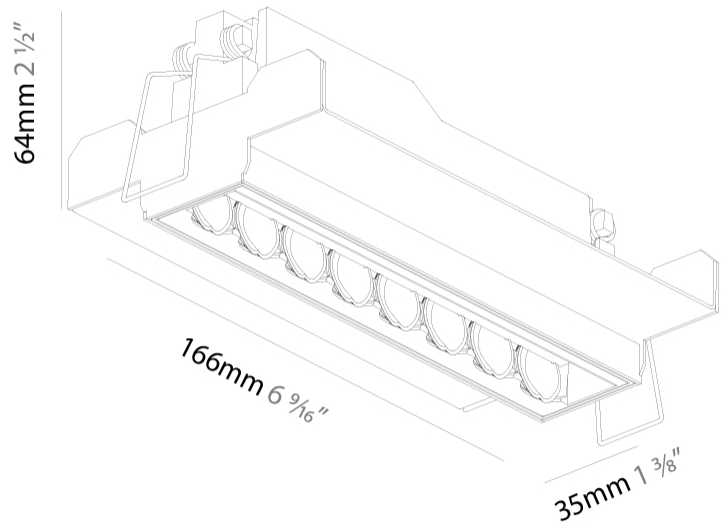

GENERAL

Series: Magiq Hollow Wallwash
 Partner: Prolicht
 Division: Architectural
 Installation: Trimless
 Product Type: Wallwash
 Mounting Location: Ceiling
 Light Distribution: Asymmetric

PHYSICAL

Shape: Rectangle
 Length (mm): 166
 Length (in): 6 ⁹/₁₆
 Width (mm): 35
 Width (in): 1 ³/₈
 Height (mm): 64
 Height (in): 2 ¹/₂
 Ceiling Thickness (mm): 12.5
 Ceiling Thickness (in): 1/2
 Min. Recessing Depth (mm): 100
 Min. Recessing Depth (in): 3 ¹⁵/₁₆
 Weight (kg): 0.525
 Weight (lbs): 1.16
 Holder Finish: WHI / BLK
 Fixture Material: Aluminum Die Cast
 Cut-out Measurements: 173mm / 6 13/16" x 42mm / 1 5/8"

OPTICAL

Upon Request: Special Beam Angles

RATINGS AND CERTIFICATIONS

Certified By: CSA Certified to UL and CSA Standards
 IP rating: IP20

100mm
3 ¹⁵/₁₆"

12 ¹/₂ mm
1/2"

173mm x 42mm
6 ¹³/₁₆" x 1 ⁵/₈"

MAGIQ HOLLOW WALLWASH TRIMLESS

PHYSICAL

Shape: Rectangle
Length (mm): 166
Length (in): 6 ⁹ / ₁₆
Width (mm): 35
Width (in): 1 ³ / ₈
Height (mm): 64
Height (in): 2 ¹ / ₂
Ceiling Thickness (mm): 12.5
Ceiling Thickness (in): 1/2
Min. Recessing Depth (mm): 100
Min. Recessing Depth (in): 3 ¹⁵ / ₁₆
Weight (kg): 0.535
Weight (lbs): 1.18
Fixture Finish: SSR / BKV / CWI / CRY / HAB / UFT / ITA / RUA / FTG / MYG / LOD / PUS / FRO / FUP / KIA / POP / BLS / SPG / MEY / GOH / CHC / COM / ABZ / JAG / OBR / MOS / ROR
Holder Finish: WHI / BLK
Fixture Material: Aluminum Die Cast
Cut-out Measurements: 173mm / 6 13/16" x 42mm / 1 5/8"