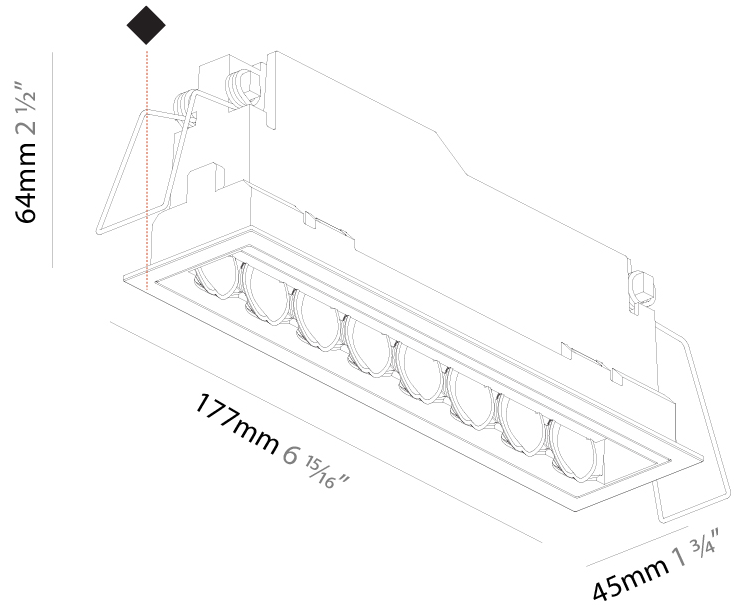

GENERAL

Series: Magiq Hollow Wallwash
Subseries: Magiq Hollow Wallwash
Partner: Prolicht
Division: Architectural
Installation: Recessed
Product Type: Wallwash
Mounting Location: Ceiling
Light Distribution: Downlight

PHYSICAL

Shape: Rectangle
Length (mm): 177
Length (in): 6 15/16
Width (mm): 45
Width (in): 1 3/4
Height (mm): 64
Height (in): 2 1/2
Ceiling Thickness (mm): 5 - 30
Ceiling Thickness (in): 1/16 - 1 3/16
Min. Recessing Depth (mm): 100
Min. Recessing Depth (in): 3 15/16
Fixture Finish: [SSR / BKV / CWI / CRY / HAB / UFT / ITA / RUA / FTG / MYG / LOD / PUS / FRO / FUP / KIA / POP / BLS / SPG / MEY / GOH / CHC / COM / ABZ / JAG / OBR / MOS / ROR](#)
Fixture Material: Aluminum Die Cast
Cut-out Measurements: 170mm / 6 11/16" x 38mm / 1 1/2"

ELECTRICAL

Lamp Type: LED (Zhaga Standard)
Input Wattage (W): 19
Total Output Wattage (W): 17.2
Dimming: Tri-Mode (Non-Dimming and Phase Dimming (120Vac only) and 0-10V Dimming)
Driver Included: No
Driver Location: Remote
Driver Type: Constant Current - Universal
Driver Class: Class 2
Input Voltage (V): 120 - 277
Constant Current (MA): 700

LED

Number of LEDs: 8
Color Temperature (°K): [2700 / 3000 / 3500 / 4000](#)
Max. Delivered Lumen (lm): 1270 / 1270 / 1513 / 1544
Nominal Lumen (lm): 1492 / 1492 / 1778 / 1814
CRI: >90 CRI
Lamp Life (hrs): 50000

OPTICAL

RATINGS AND CERTIFICATIONS

Certified By: CSA Certified to UL and CSA Standards
IP rating: IP20

100mm
3 15/16"

5 - 30 mm
3/16" - 1 3/16"

170mm x 38mm
6 11/16" x 1 1/2"