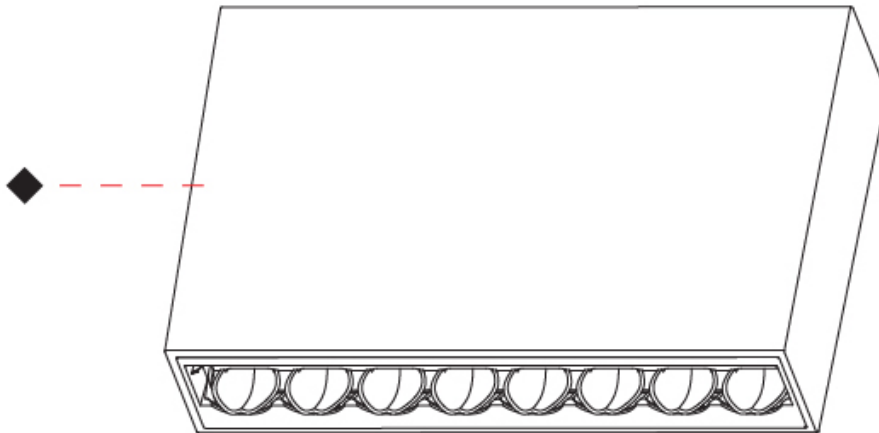

MAGIQ HOLLOW WALLWASH SURFACE

A3D187-

PROJECT

TYPE

SPECIFIER

QUANTITY

DATE

A