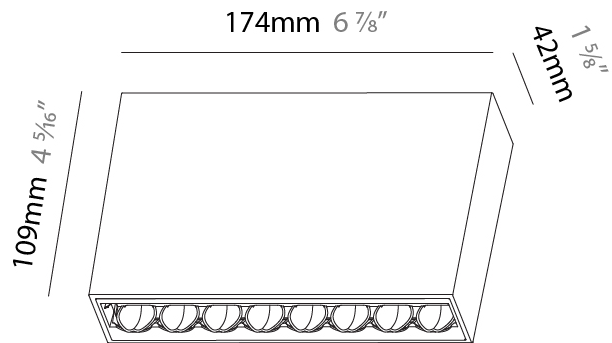

GENERAL

Series: Magiq Hollow Wallwash
Subseries: Magiq Hollow Wallwash
Partner: Prolicht
Division: Architectural
Installation: Surface
Product Type: Wallwash
Mounting Location: Ceiling
Light Distribution: Direct

PHYSICAL

Shape: Rectangle
Length (mm): 174
Length (in): 6 ⁷/₈
Width (mm): 42
Width (in): 1 ⁵/₈
Height (mm): 109
Height (in): 4 ⁵/₁₆

Fixture Finish: SSR / BKV / CWI / CRY / HAB / UFT / ITA / RUA / FTG / MYG / LOD / PUS / FRO / FUP / KIA / POP / BLS / SPG / MEY / GOH / CHC / COM / ABZ / JAG / OBR / MOS / ROR

Holder Finish: WHI / BLK
Fixture Material: Aluminum Die Cast

ELECTRICAL

Lamp Type: LED (Zhaga Standard)
Input Wattage (W): 19
Total Output Wattage (W): 17.3
Dimming: Tri-Mode (Non-Dimming and Phase Dimming (120Vac only) and 0-10V Dimming)
Driver Included: Yes
Driver Location: Integrated
Driver Type: Constant Current - Universal
Driver Class: Class 1
Input Voltage (V): 120 - 277
Constant Current (MA): 700mA

LED

Number of LEDs: 4
Color Temperature (°K): 2700 / 3000 / 3500 / 4000
Max. Delivered Lumen (lm): 1270 / 1270 / 1513 / 1544
Nominal Lumen (lm): 1492 / 1492 / 1778 / 1814
CRI: >90 CRI
Efficiency (%): 80
Lamp Life (hrs): 50000

OPTICAL

Adjustability: Fixed

RATINGS AND CERTIFICATIONS

Certified By: Certified for North American Standards
IP rating: IP20