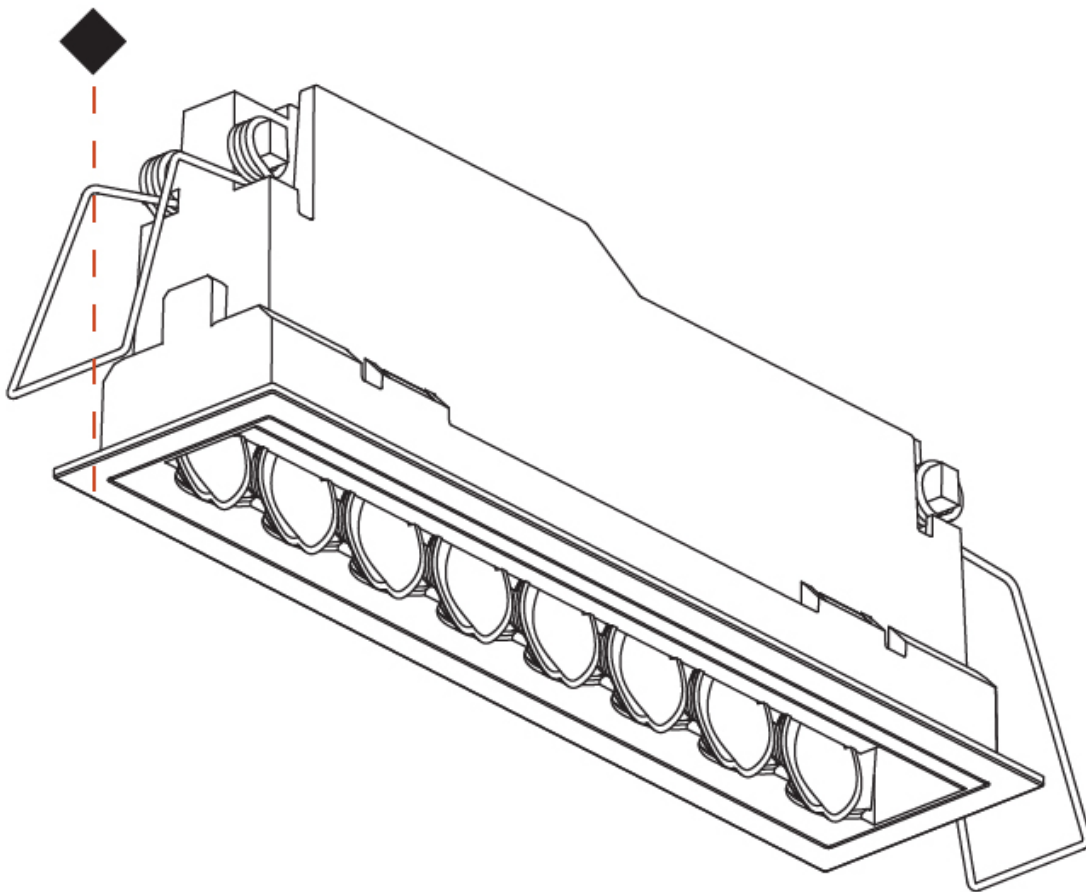

MAGIQ HOLLOW WALLWASH RECESSED

A35582-

PROJECT _____

TYPE _____

SPECIFIER _____

QUANTITY _____

DATE _____

A